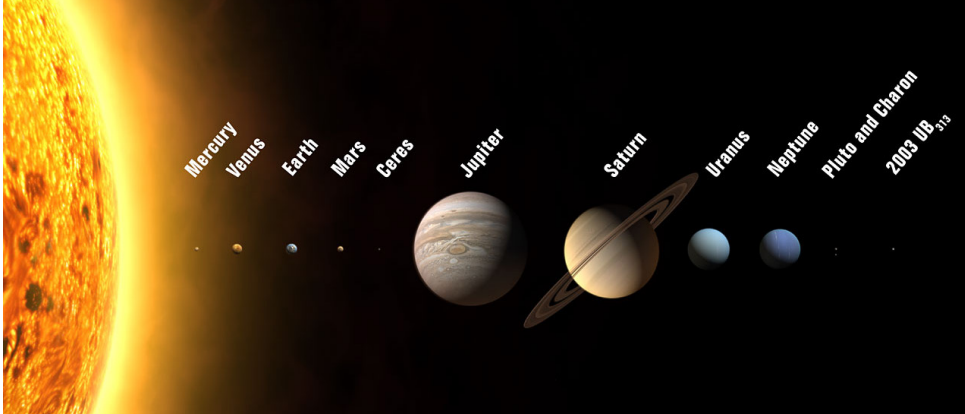

LEARNING RESOURCE

EARTH'S PLACE IN OUR SOLAR SYSTEM

MAKE YOUR OWN SCALE MODEL

SCIENCE AND TECHNOLOGY K-6
EARTH AND SPACE Stage 3

How does the Earth compare to other planets in the Solar System?

SEE

What do you see when you look at this picture of our Solar System?

CREATE

We often see our Solar System drawn as shown above, but is it realistic?

Let's investigate. In the table below we have TWO options to help you make your own scale model of our Solar System. Both use the same scale for size and distance. The first shows the size of our Solar System if we make the Sun 10mm wide. The second limits the size of our Solar System to a length of 10m. You can use either to scale up or down if you want to make a different size model but be careful because at 10m long the planets will be ... tiny!