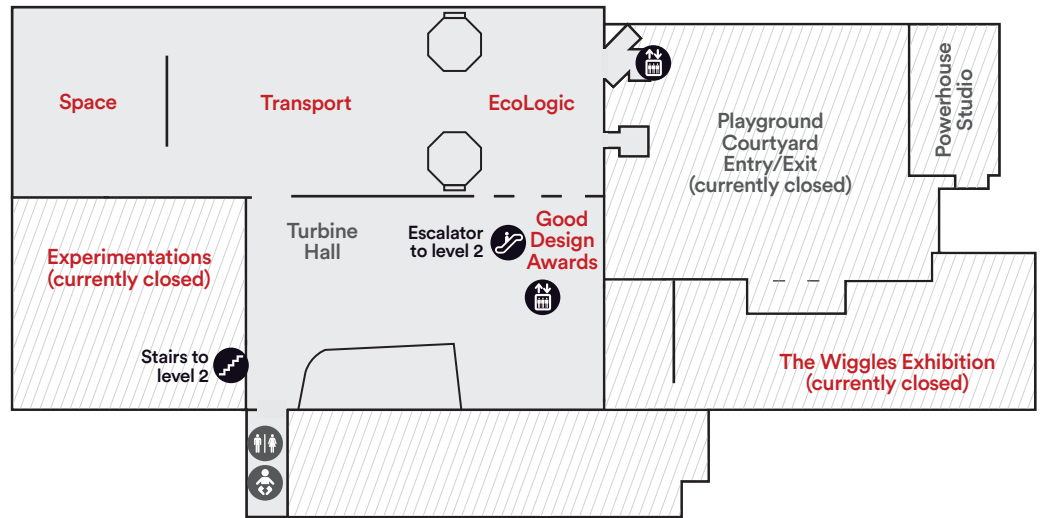

# Level 4

- Facilities**  
Toilets  
Parents room

# Level 3 ENTRY & EXIT

- Facilities**  
Toilets  
Admission  
Cloaking desk  
Information  
Shop  
Café  
Lost property

# Level 2

- Facilities**  
 Toilets  
 Parents room  
 Theatres

# Level 1

- Facilities**  
 Toilets

Due to NSW Government Health guidelines on COVID-19, *The Wiggles Exhibition* and *Experimentations* are currently closed.

- |      |            |             |                    |                              |                                 |
|------|------------|-------------|--------------------|------------------------------|---------------------------------|
| Ramp | Stairs     | Information | Accessible toilets | Baby change & toddler toilet | The Museum is a smoke-free zone |
| Lift | Escalators | First aid   | Toilets            | Pram parking                 | No access                       |