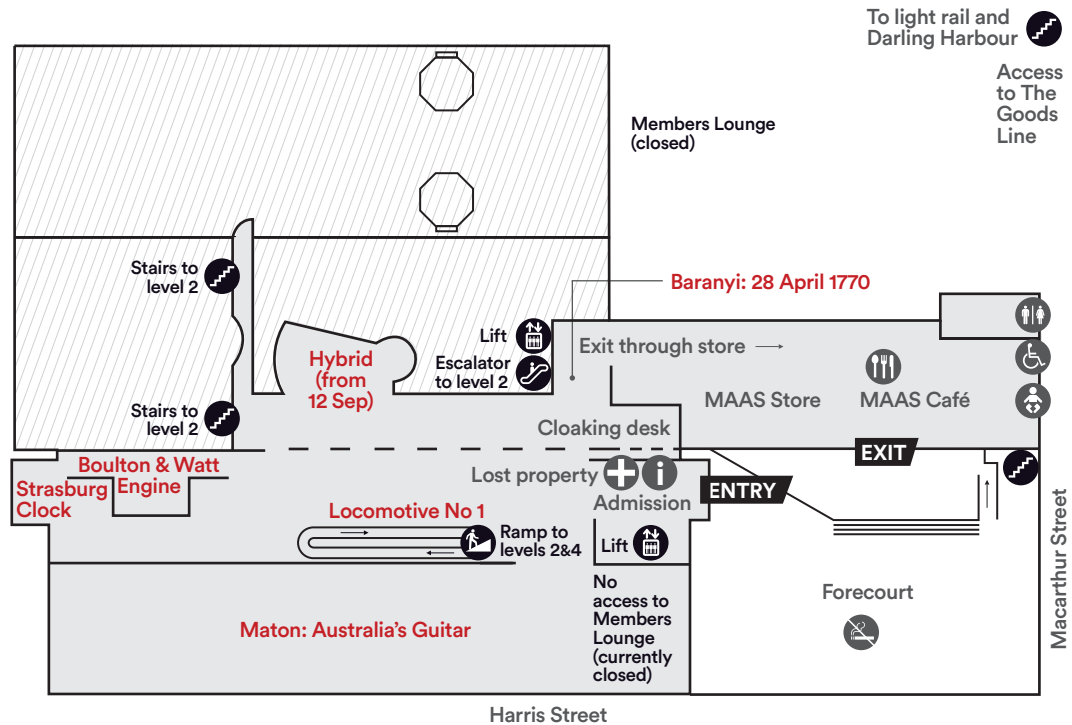

# Level 4

- Facilities**  
Toilets  
Parents room

# Level 3 ENTRY & EXIT

- Facilities**  
Toilets  
Admission  
Cloaking desk  
Information  
Shop  
Café  
Lost property

# Level 2

- Facilities**  
 Toilets  
 Parents room  
 Theatres

# Level 1

- Facilities**  
 Toilets

Due to NSW Government Health guidelines on COVID-19, *The Wiggles Exhibition* and *Experimentations* are currently closed.

- |      |            |             |                    |                              |                                 |
|------|------------|-------------|--------------------|------------------------------|---------------------------------|
| Ramp | Stairs     | Information | Accessible toilets | Baby change & toddler toilet | The Museum is a smoke-free zone |
| Lift | Escalators | First aid   | Toilets            | Pram parking                 | No access                       |