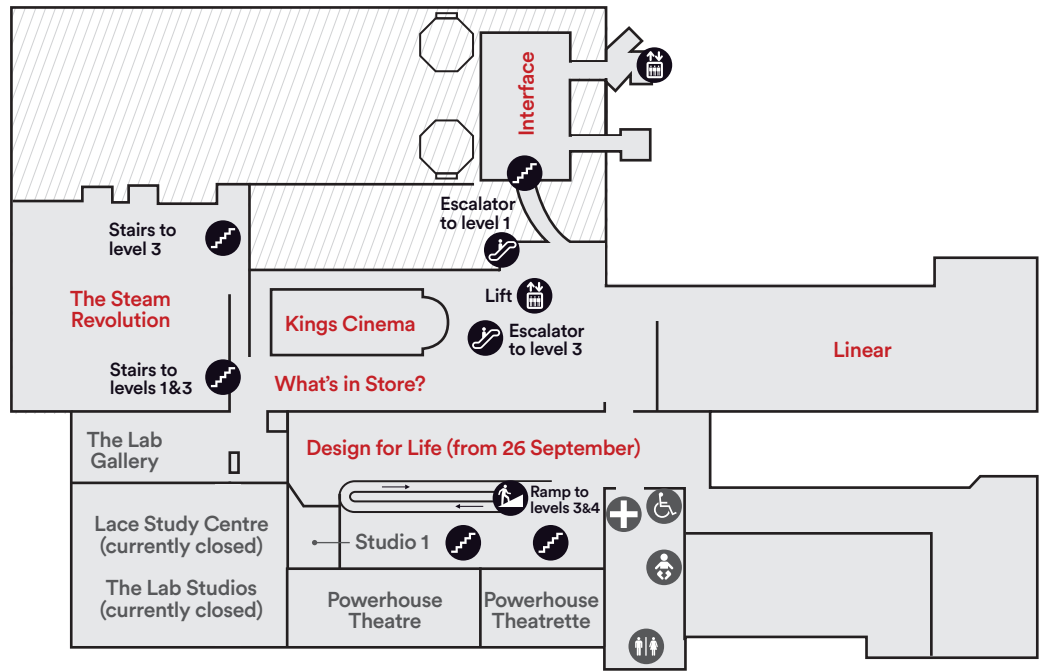

# Level 4

- Facilities**  
Toilets  
Parents room

# Level 3 ENTRY & EXIT

- Facilities**  
Toilets  
Admission  
Cloaking desk  
Information  
Shop  
Café  
Lost property

# Level 2

- Facilities**  
 Toilets  
 Parents room  
 Theatres

# Level 1

- Facilities**  
 Toilets

Due to NSW Government Health guidelines on COVID-19, *The Wiggles Exhibition* and *Experimentations* are currently closed.

- |      |            |             |                    |                              |                                 |
|------|------------|-------------|--------------------|------------------------------|---------------------------------|
| Ramp | Stairs     | Information | Accessible toilets | Baby change & toddler toilet | The Museum is a smoke-free zone |
| Lift | Escalators | First aid   | Toilets            | Pram parking                 | No access                       |